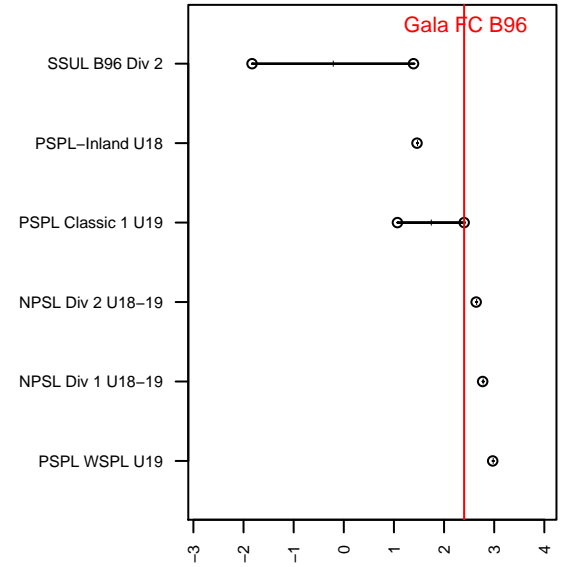

**attack and defense rating
relative to others at age
and all opponents in last 13 months**