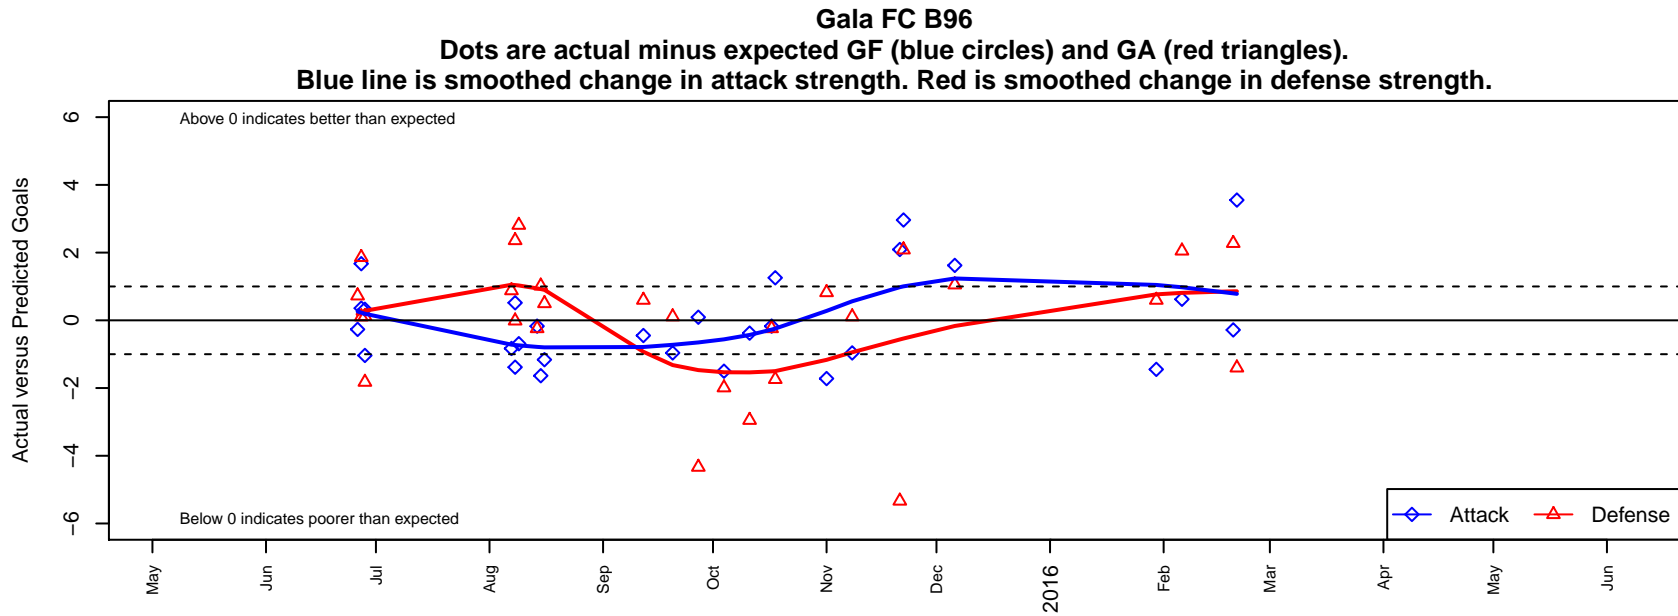

Gala FC B96

Gala FC
 Marysville, WA
 B96 total strength=1490
 attack=17.57 defense=6.78
 fall league = PSPL Classic 1 U19
 notes= Baxter 2015

alt names used:
 Gala Fc BU19
 Gala FC Bu19 96
 GALA FC BU19

Venues played:
 2015 Clash At the Border Gold/Silver HS
 2015 Pacific Coast Challenge U17-18
 2015 Skagit Super Cup High School Gold
 2015 PSPL Classic 1 U19
 2015 WA Cup HS Silver U18

**attack and defense variance (black dot)
relative to other teams
and top 10 in region**